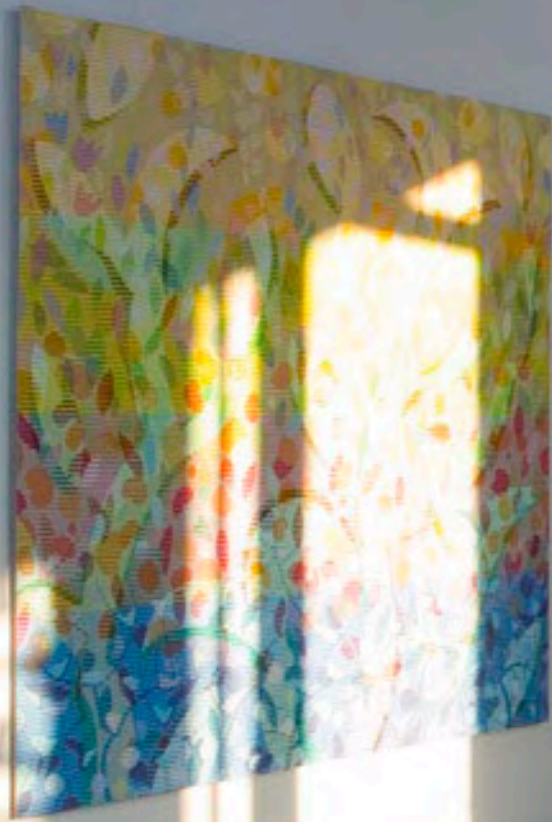

LOOK REMISE

11/10/00

11/10/00

EMICE

A small white card with text, likely an artist statement or description, mounted on the wall to the right of the largest artwork.

LOKREMISE