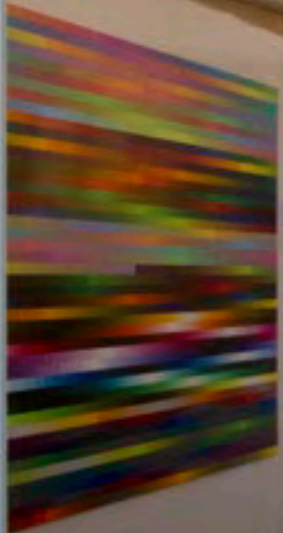

LOOK REMISE

11/10/00

11/10/00

EMICE

A small white card with text, likely an artist statement or description, mounted on the wall to the right of the largest artwork.

LOKREMISE