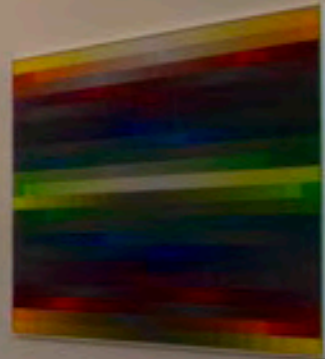

LOOK REMISE

11/10/00

11/10/00

EMICE

A small white card with text, likely an artist statement or description, mounted on the wall to the right of the largest artwork.

LOKREMISE