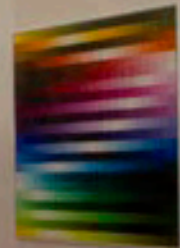

LOOK REMISE

11/10/00

11/10/00

EMICE

A small white card with text, likely an artist statement or description, mounted on the wall to the right of the largest artwork.

LOKREMISE